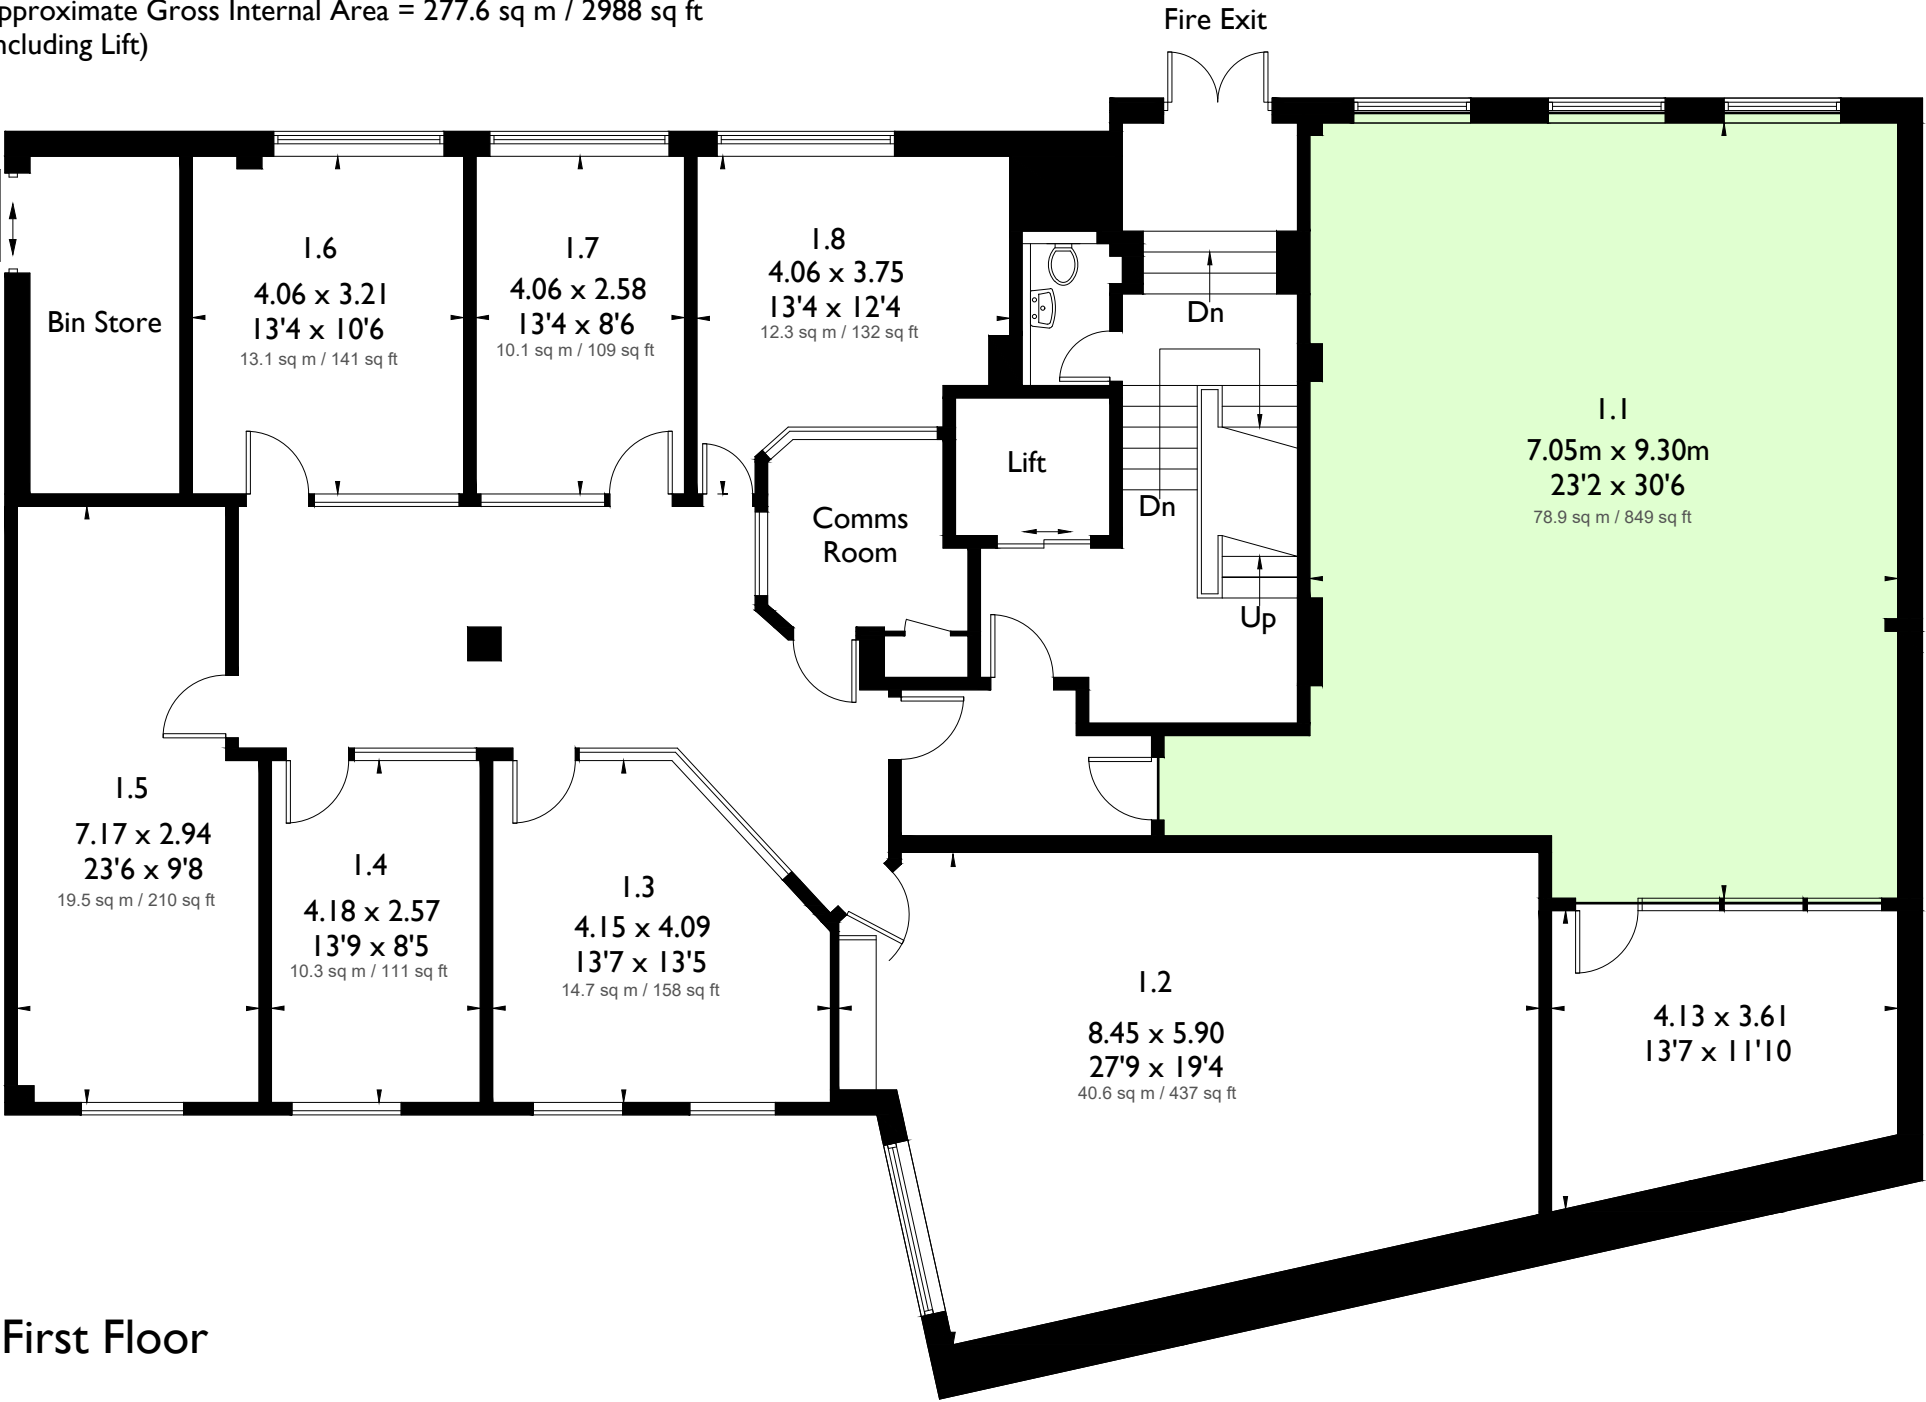

Approximate Gross Internal Area = 277.6 sq m / 2988 sq ft
(Including Lift)

First Floor